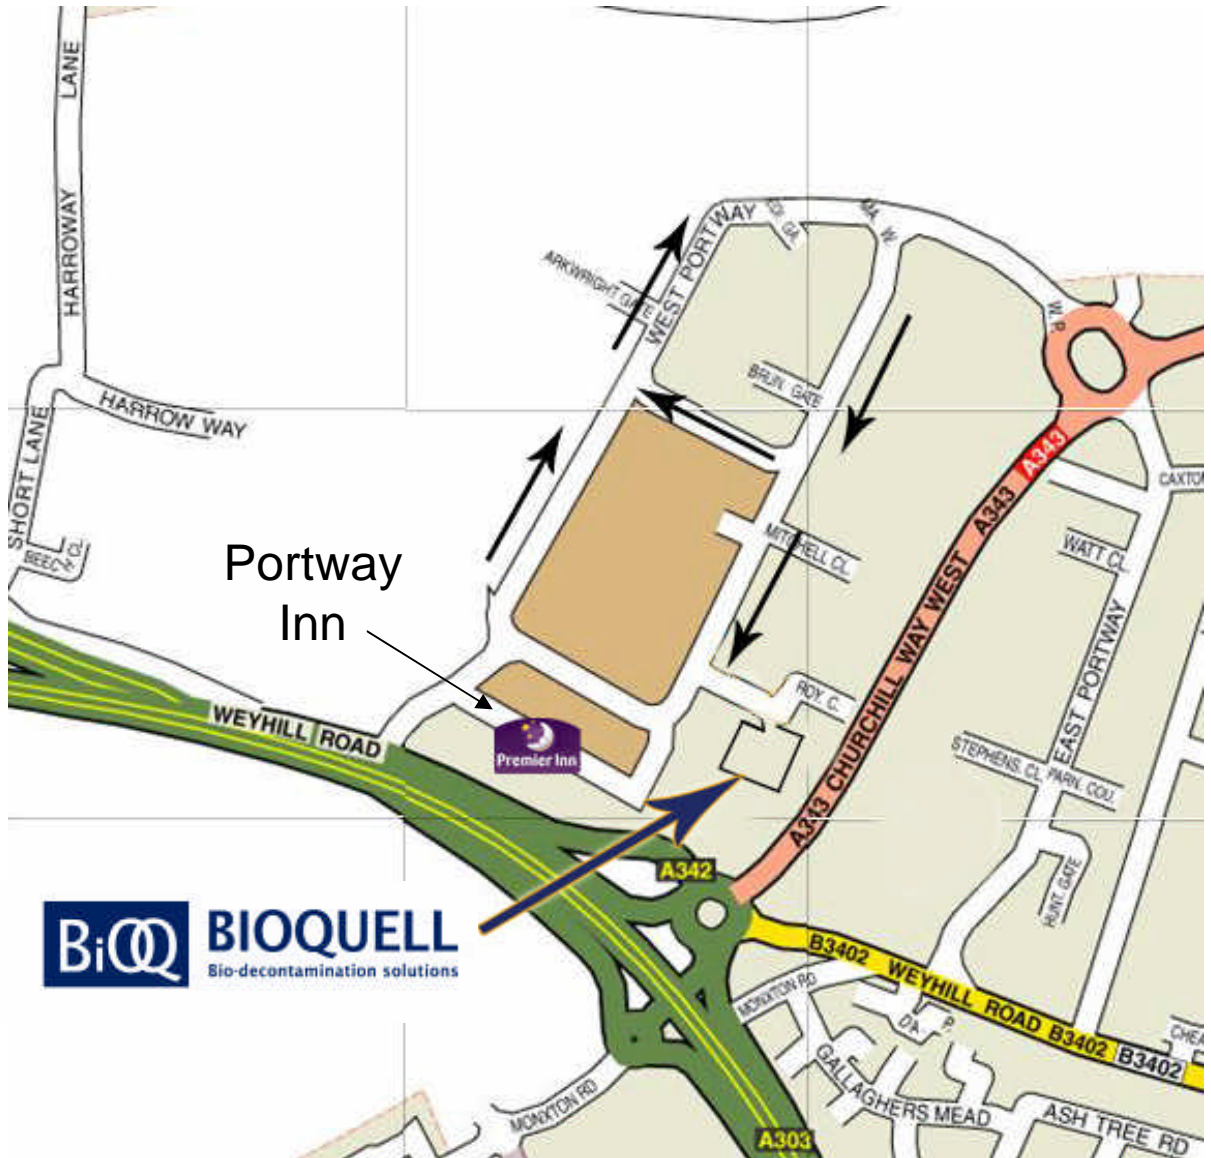

BIOQUELL (UK) Limited is situated on Royce Close, Portway Industrial Estate.

Visitors parking facilities are located at the front of the building, next to the reception area.

In the interests of security and safety, all visitors are asked to report to reception