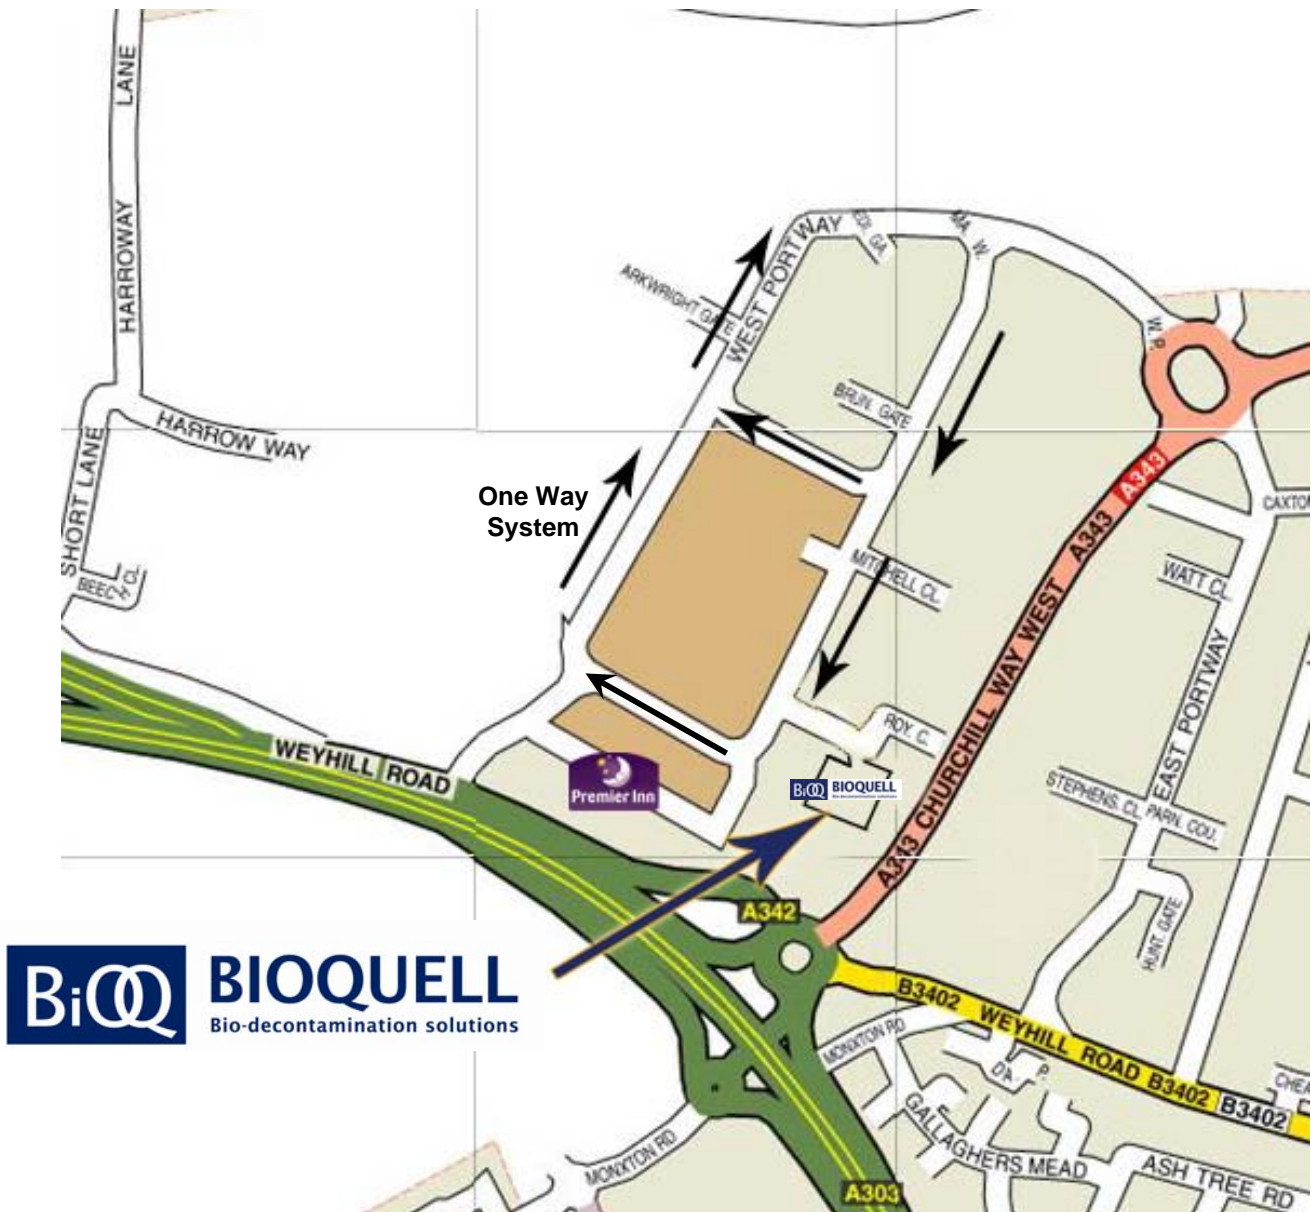

BIOQUELL

Bio-decontamination solutions

BIOQUELL (UK) Limited
52 Royce Close
West Portway
Andover
Hampshire, SP10 3TS

Tel: (44) 01264 835 835
Fax: (44) 01264 835 836

www.bioquell.com
enquiries@bioquell.com

BIOQUELL (UK) Limited is situated on Royce Close, Portway Industrial Estate.

Visitors parking facilities are located at the front of the building, next to the reception area.

In the interests of security and safety, all visitors are asked to report to reception immediately upon their arrival.